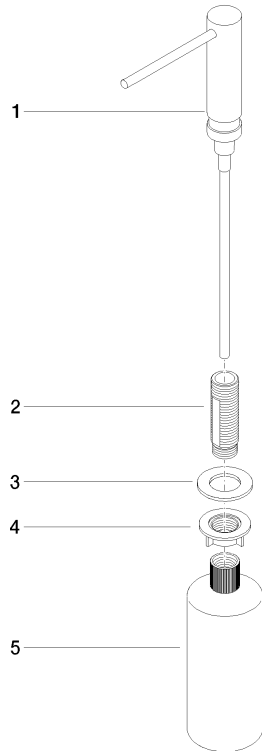

Dispenser without rosette - Chrome

ELIO

82 424 970

- 124mm projection
- 500 ml bottle
- can be filled from the top
- rotating pump head
- height 125 mm
- width 30mm
- hole diameter 25 mm

Fits ELIO, ENO, MEM, META SQUARE, SYNC and TARA ULTRA

Fits: ELIO, MEM, ENO, SYNC, TARA ULTRA, META SQUARE

	Chrome	82 424 970-00
	Brushed Platinum	82 424 970-06
	Platinum	82 424 970-08
	Durabress (23kt Gold)	82 424 970-09
	Dark Chrome	82 424 970-19
	Brushed Durabress (23kt Gold)	82 424 970-28
	Matte Black	82 424 970-33
	Brushed Champagne (22kt Gold)	82 424 970-46
	Champagne (22kt Gold)	82 424 970-47
	Brushed Chrome	82 424 970-93
	Brushed Dark Platinum	82 424 970-99

82 424 970

mm [inches]

82 424 970

Parts for other finishes can be found here: Brushed Platinum

Spare parts list

No.	Item Number	Name	Quantity used	Delivery time
1	90 10 10 539 00-00	dispenser	1	10
2	08 10 10 527 90	holder	1	2
3	09 14 05 014 90	seal	1	2
4	08 10 10 517 90	nut	1	2
5	90 10 10 603 00 90	container	1	2